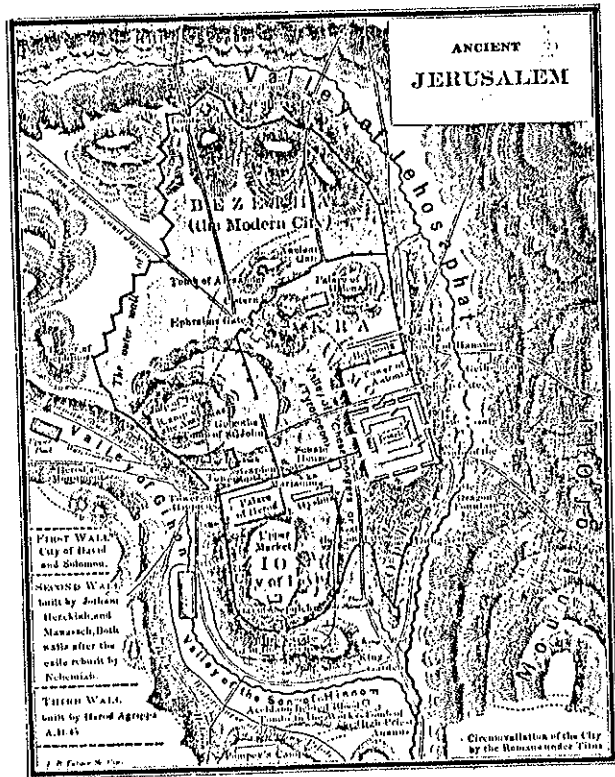

Jordan Calverell
Journal, March H, 1926 -

Father - R.D. Mullins Borned May 10, 1870
Vera Walden Mullins borned Jan 3, 1891

MS. AC. 88-56